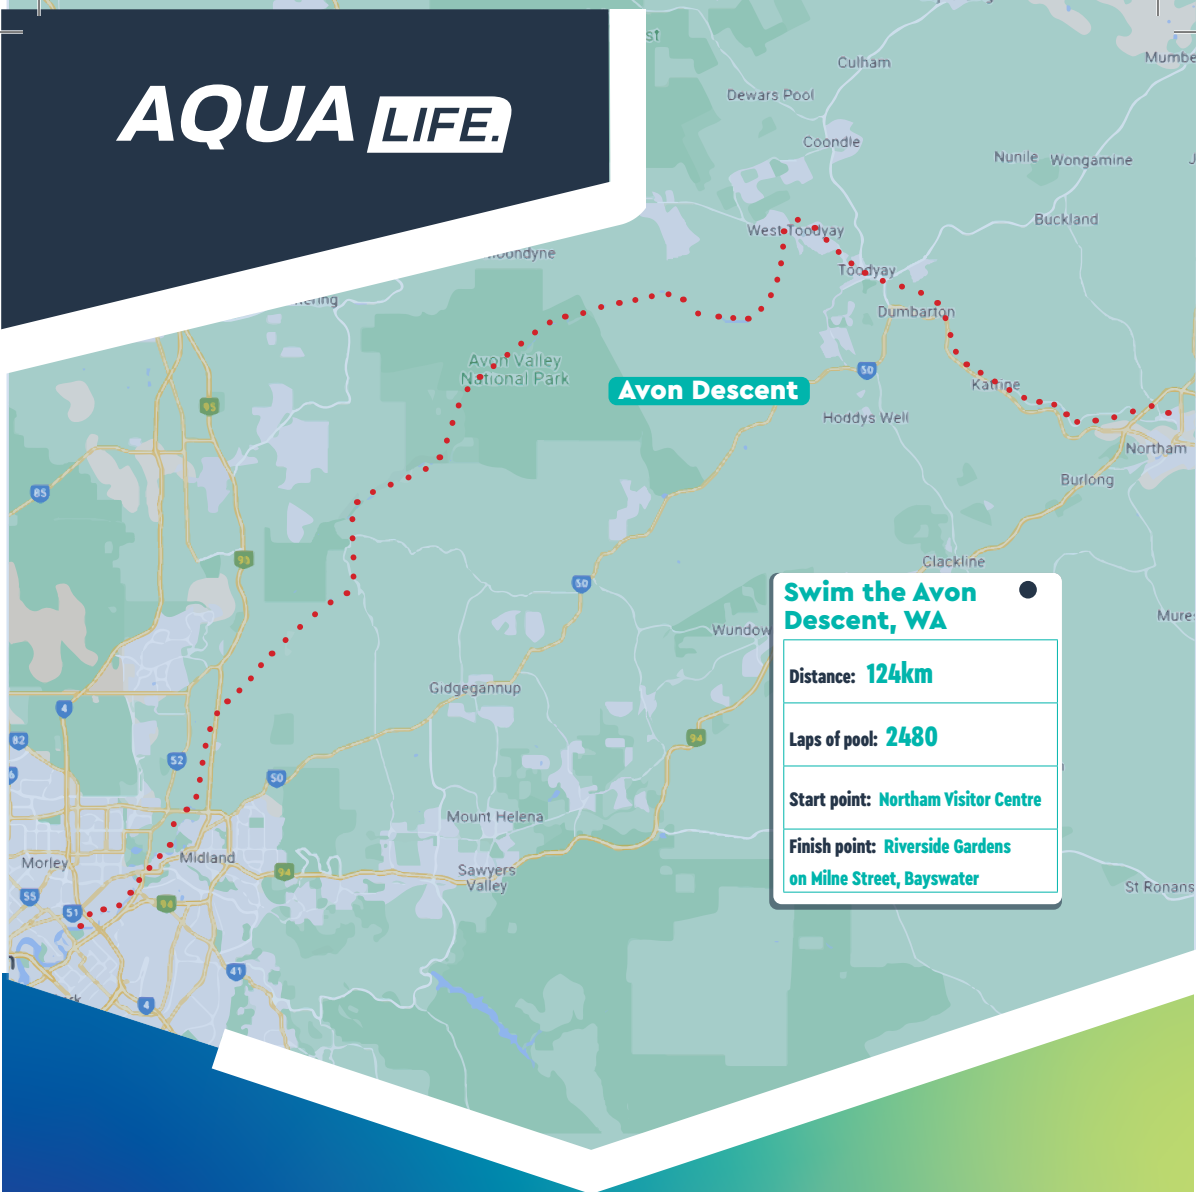

# AQUA LIFE.

**Avon Descent**

**Swim the Avon Descent, WA**

---

**Distance: 124km**

---

**Laps of pool: 2480**

---

**Start point: Northam Visitor Centre**

---

**Finish point: Riverside Gardens on Milne Street, Bayswater**

# Monthly Swim Challenge

Aqualife Centre, 42 Somerset Street, East Victoria Park | 9373 5400

 [AqualifeLeisurelife](https://www.facebook.com/AqualifeLeisurelife) | [victoriaparkleisure.wa.gov.au](http://victoriaparkleisure.wa.gov.au)